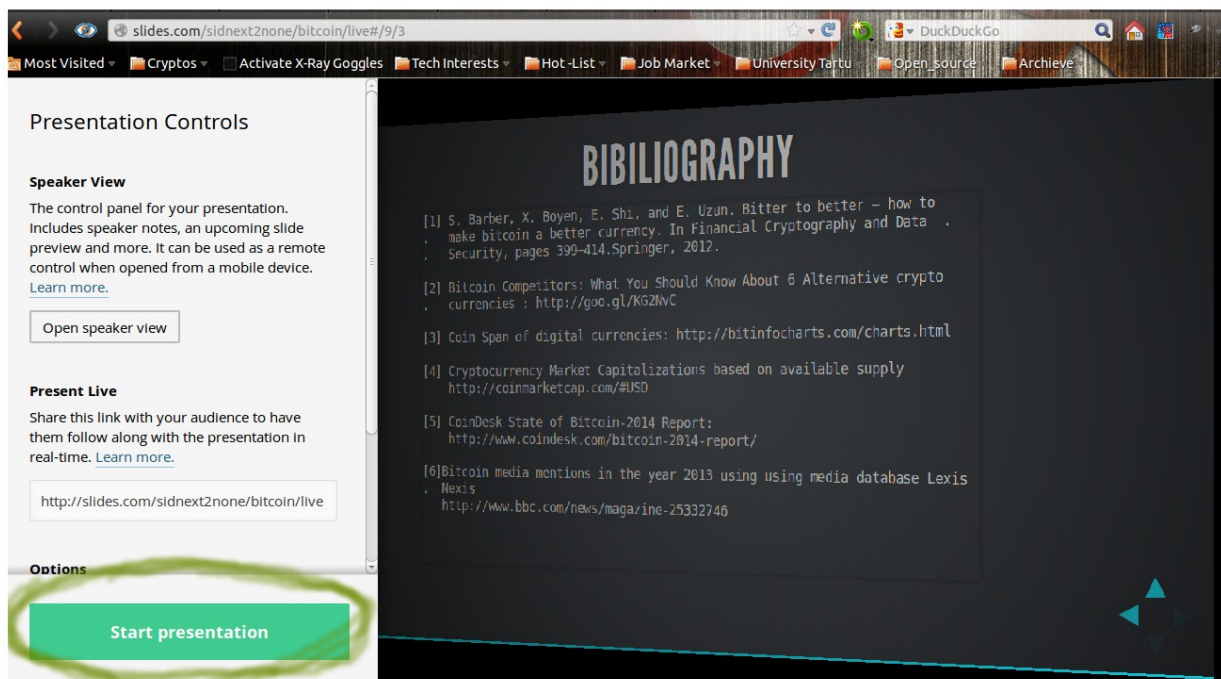

Step1 : Go to <http://slides.com/sidnext2none/bitcoin/>

Step2 : Click on the Play button (Encircled) as shown below

Step 3: Click on start presentation (encircled) as shown below

Step 4: Click F11 button (Full screen) and follow the layout diagram.

Step 5: In the layout diagram,  means right arrow and next slide is on the right.

 means click the down arrow, as the next slide is in next section.

Layout

Scalability
Issues

slide 16

Anonymity
vs
Privacy

Fair
Exchange
Protocol